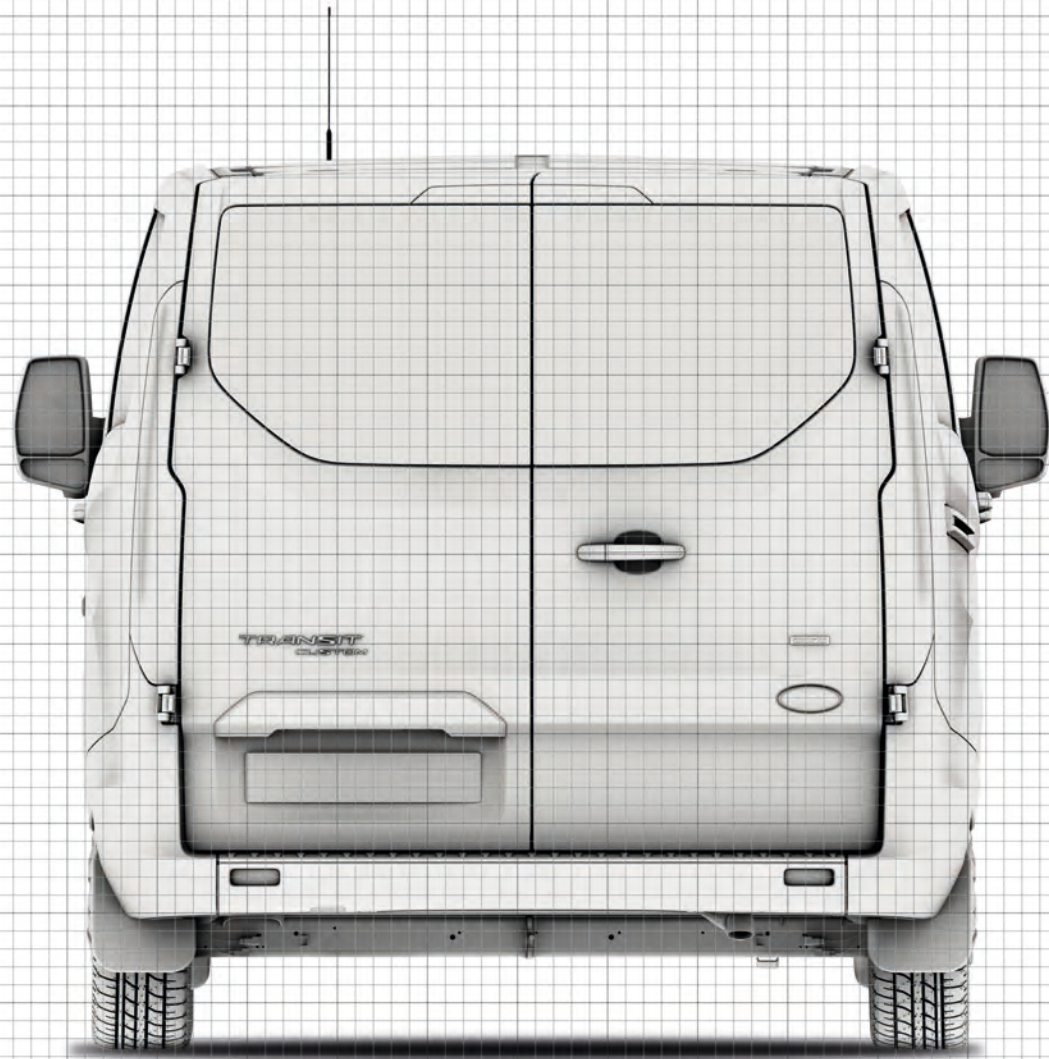

Transit Custom Van Low Roof LWB

 = 200mm

Transit Custom Van Low Roof LWB

 = 200mm

Transit Custom Van Low Roof LWB

 = 200mm

Transit Custom Van Low Roof LWB

 = 200mm