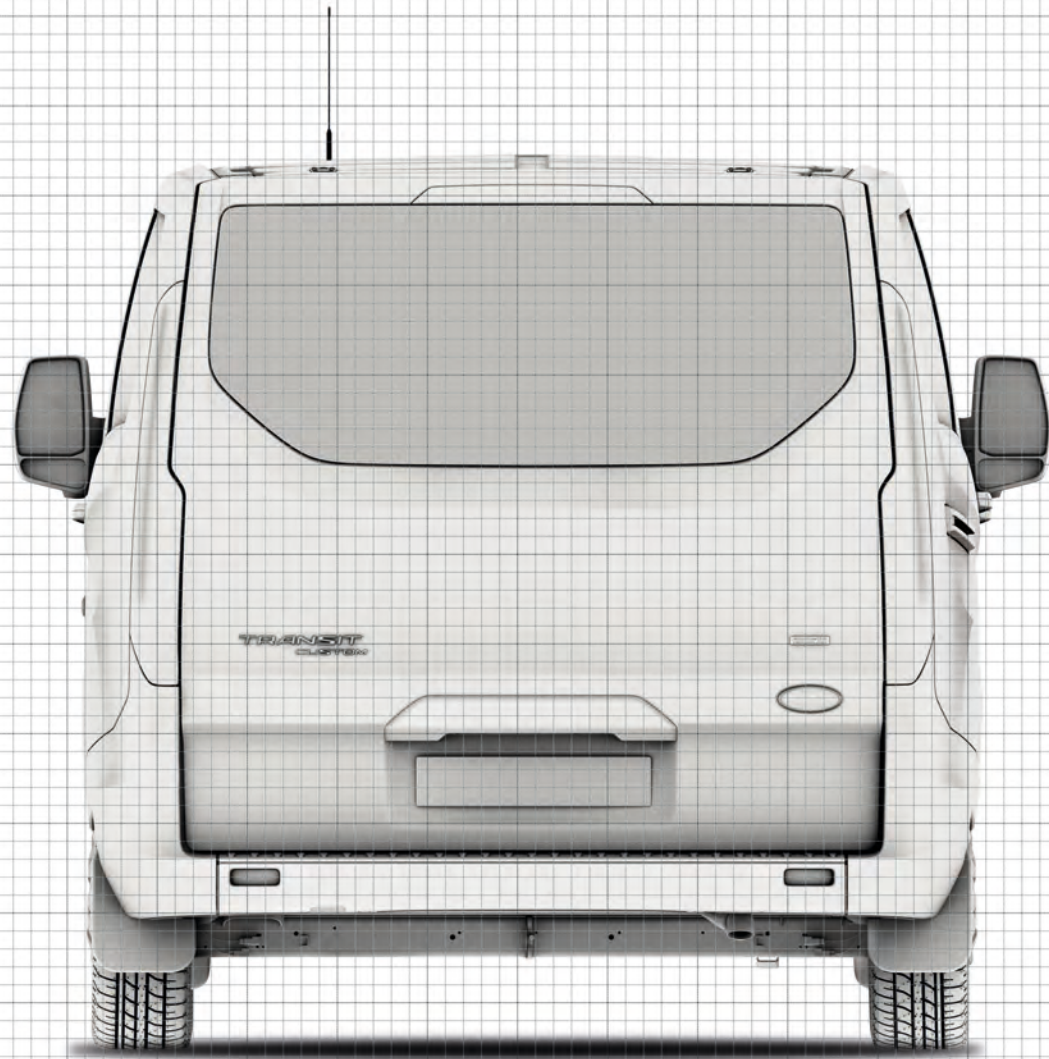

Transit Custom Van Low Roof LWB

 = 200mm

Transit Custom Van Low Roof LWB

 = 200mm

Transit Custom Van Low Roof LWB

 = 200mm

Transit Custom Van Low Roof LWB

 = 200mm