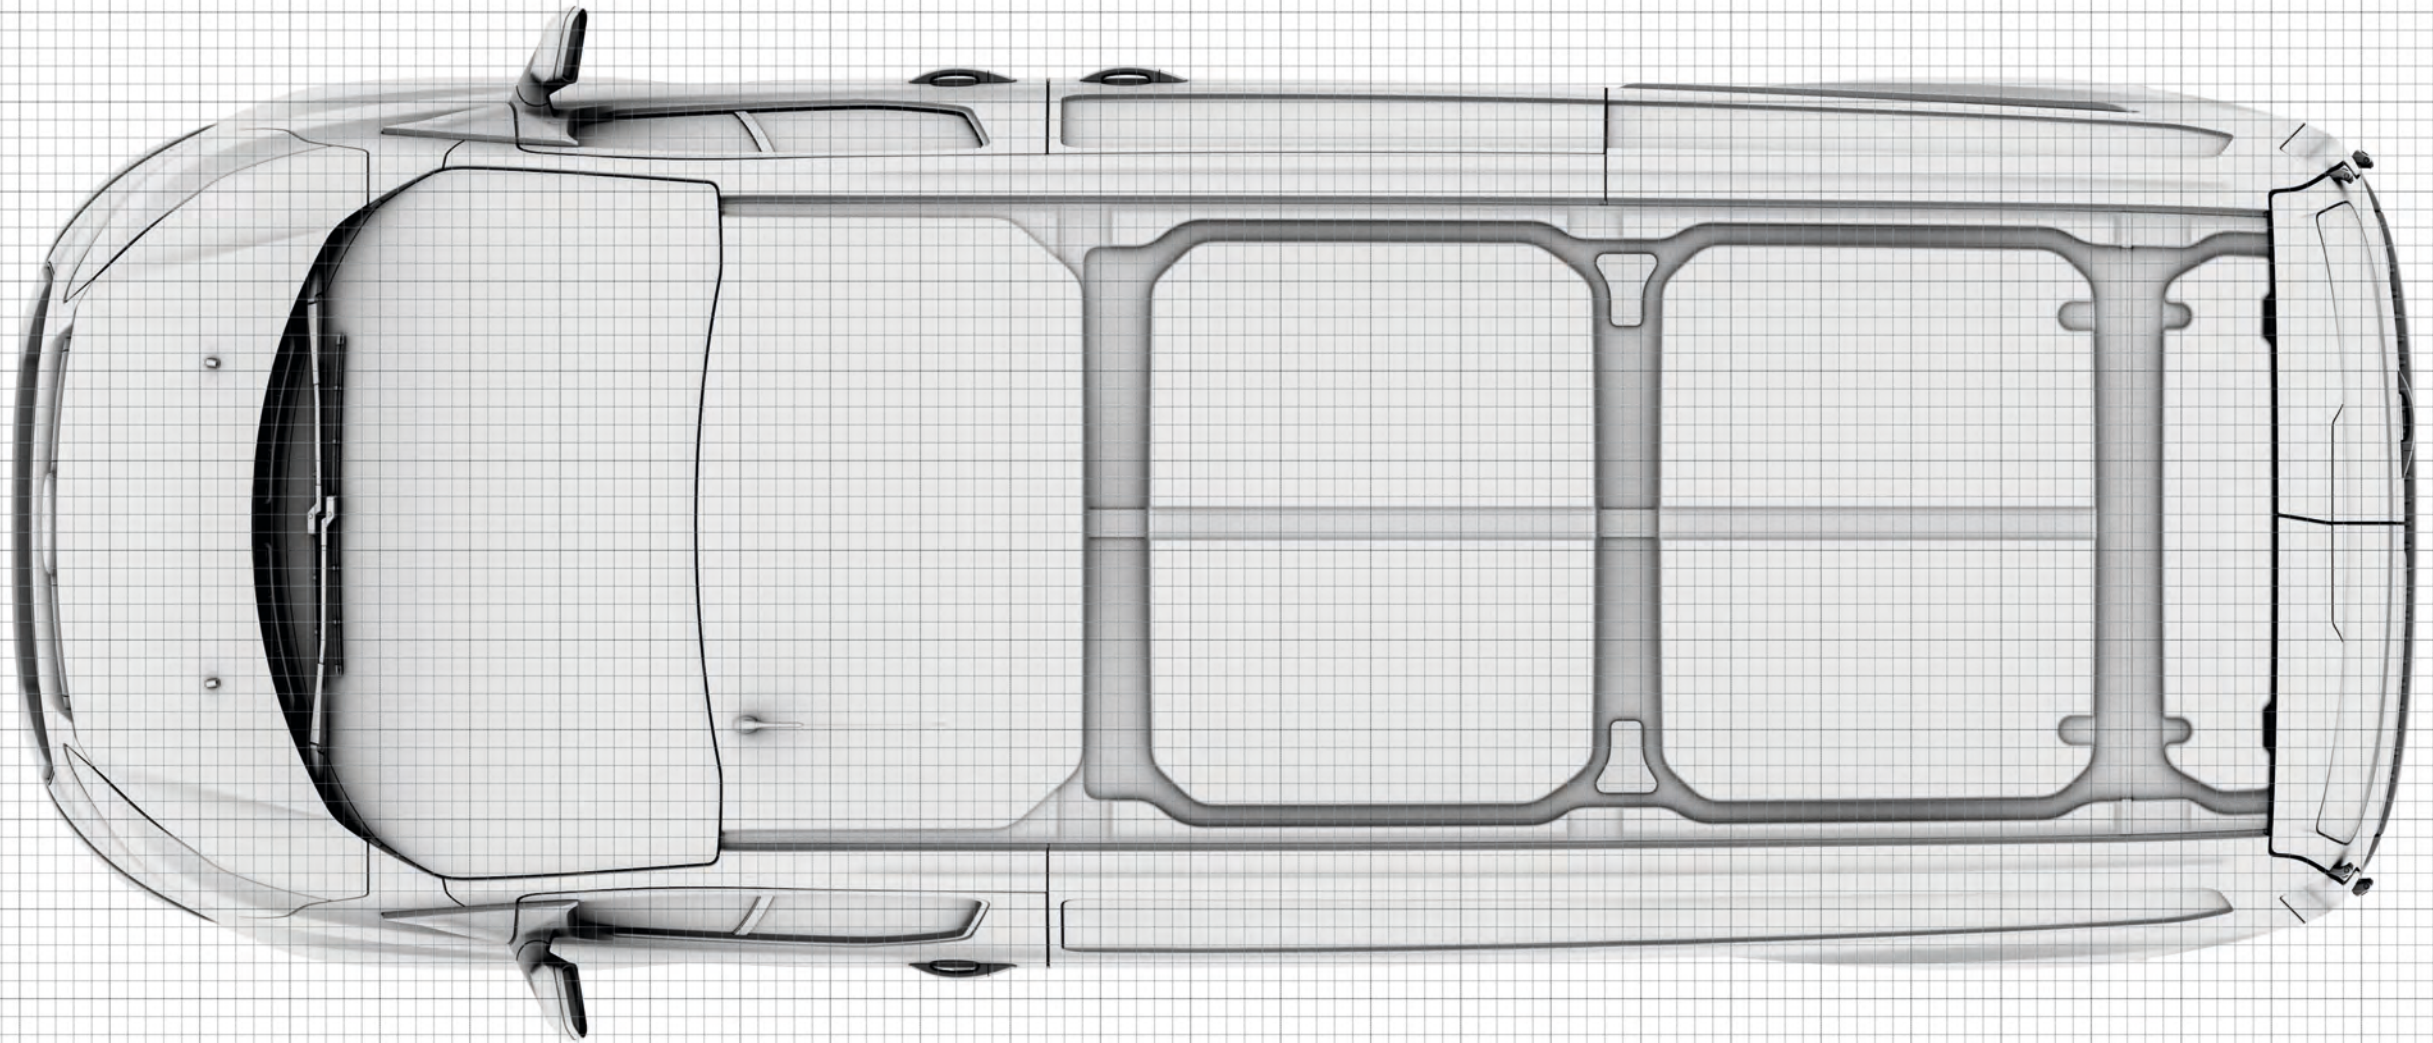

Transit Custom Van Low Roof LWB

 = 200mm

Transit Custom Van Low Roof LWB

 = 200mm

Transit Custom Van Low Roof LWB

 = 200mm

Transit Custom Van Low Roof LWB

 = 200mm