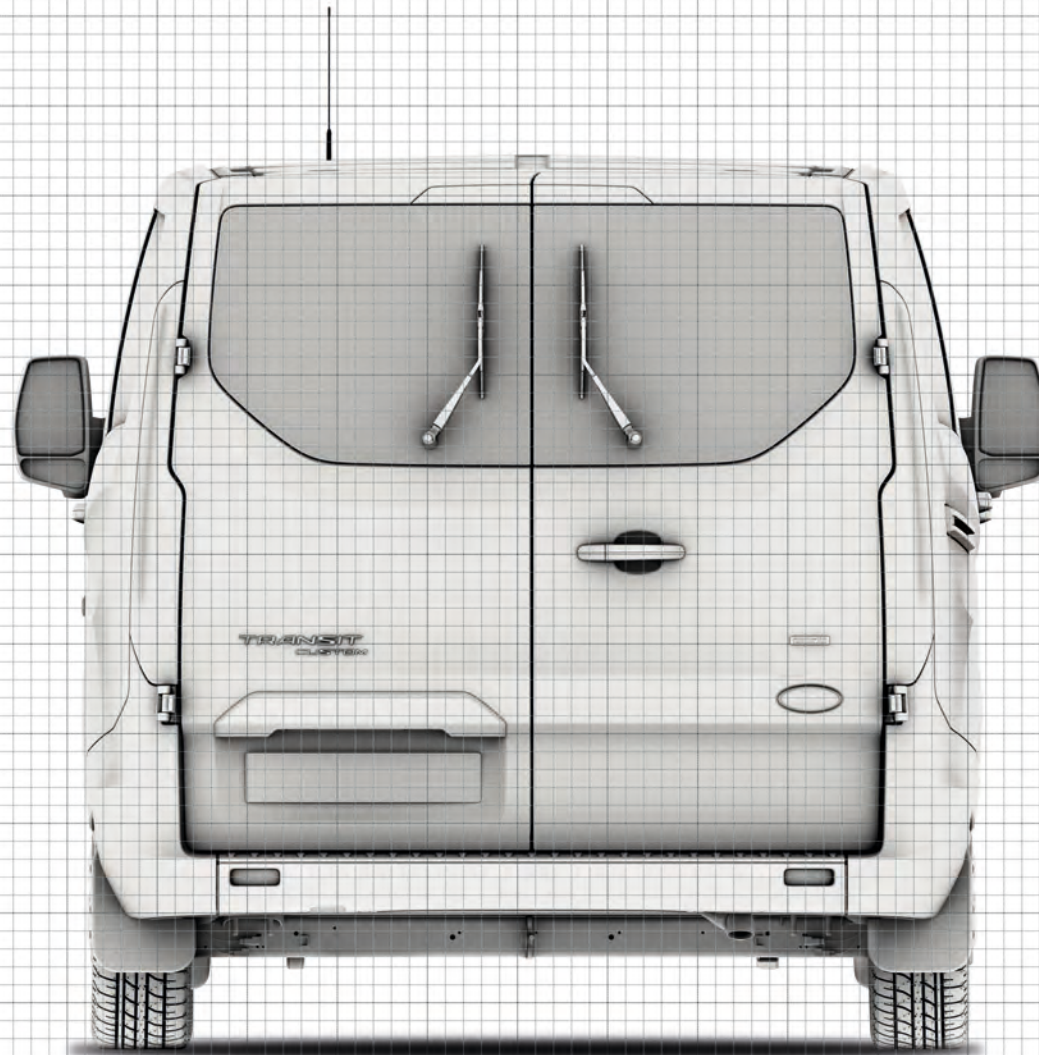

Transit Custom Van Low Roof LWB

 = 200mm

Transit Custom Van Low Roof LWB

 = 200mm

Transit Custom Van Low Roof LWB

 = 200mm

Transit Custom Van Low Roof LWB

 = 200mm